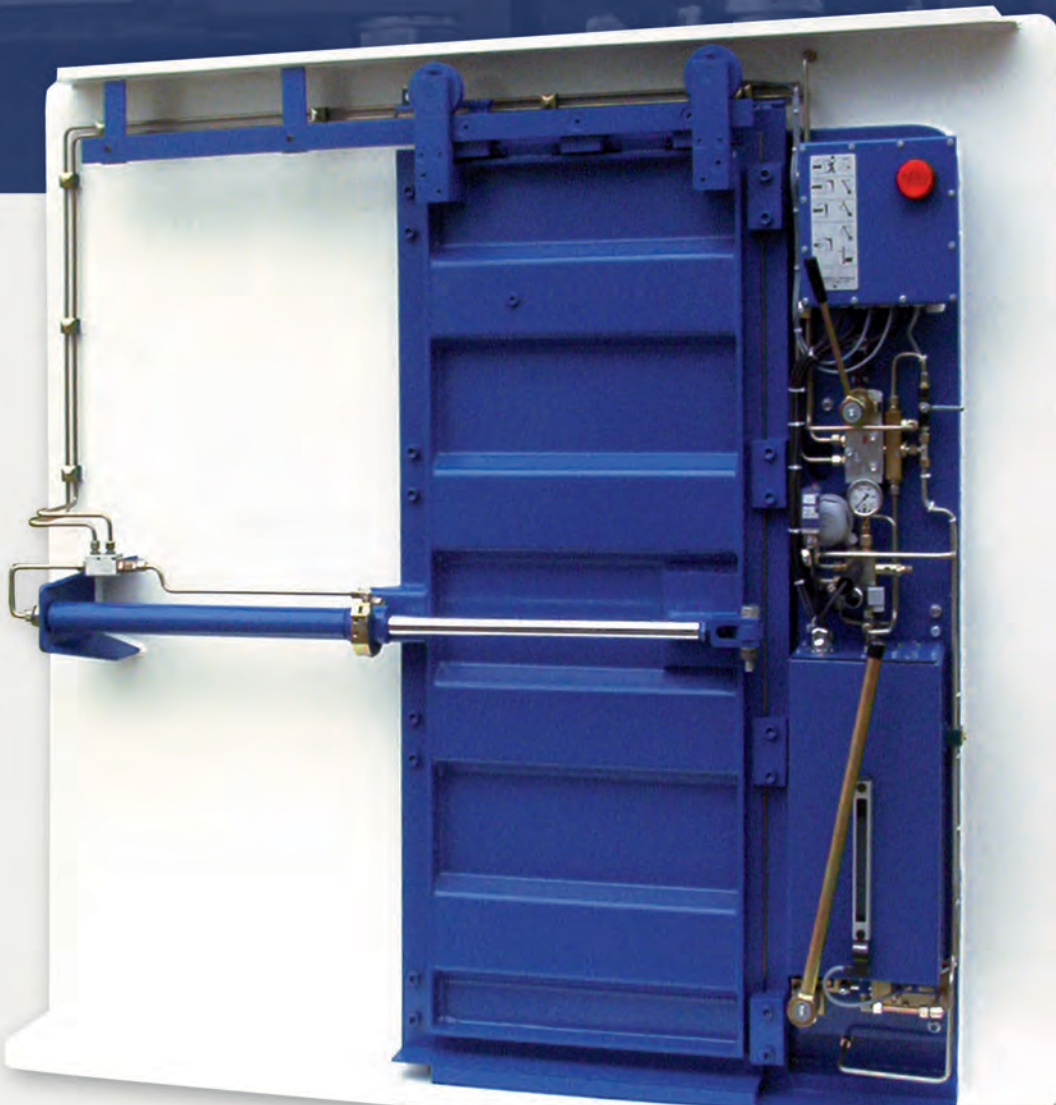

Hasselbinnen 11
22869 Schenefeld / Germany
Tel.: + 49 40 866 438 0
Fax: + 49 40 866 438 10
Mail: info@schoenrock-hydraulik.com

SCHOENROCK
ACCESS IN MOTION

Hydraulic Watertight Sliding Door

Technical Data

- Variable door sizes acc. to customers demand
- Available for 0 – 60m wc
- Pre-mounted, tested compact unit
- Variable sill versions
- No need for straightening the bulkhead
- Shortest possible installation time
- Variable sill version